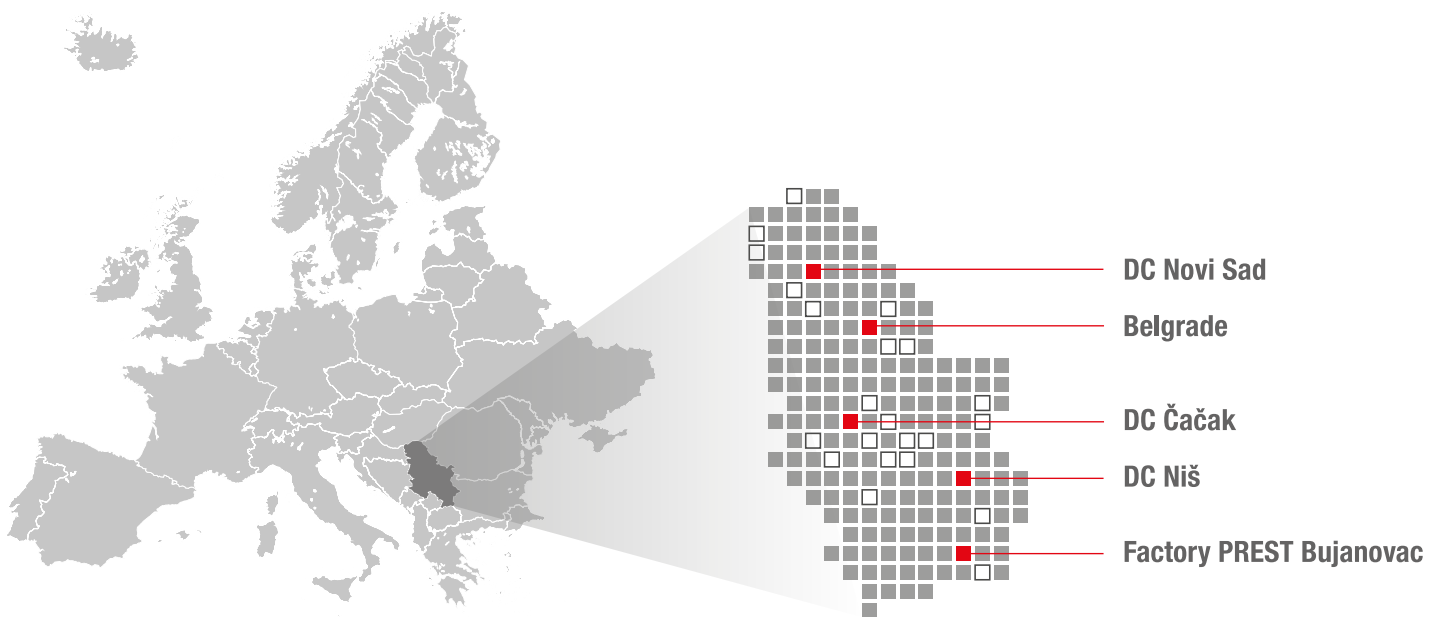

Smilies
The finest chocolate selected

PREST

Koste Pavlovića,
Donje Međurovo, 18254 Niš, Serbia
Phone: (+381) 63 834 88 23
Email: office@prest.rs

www.prest.rs